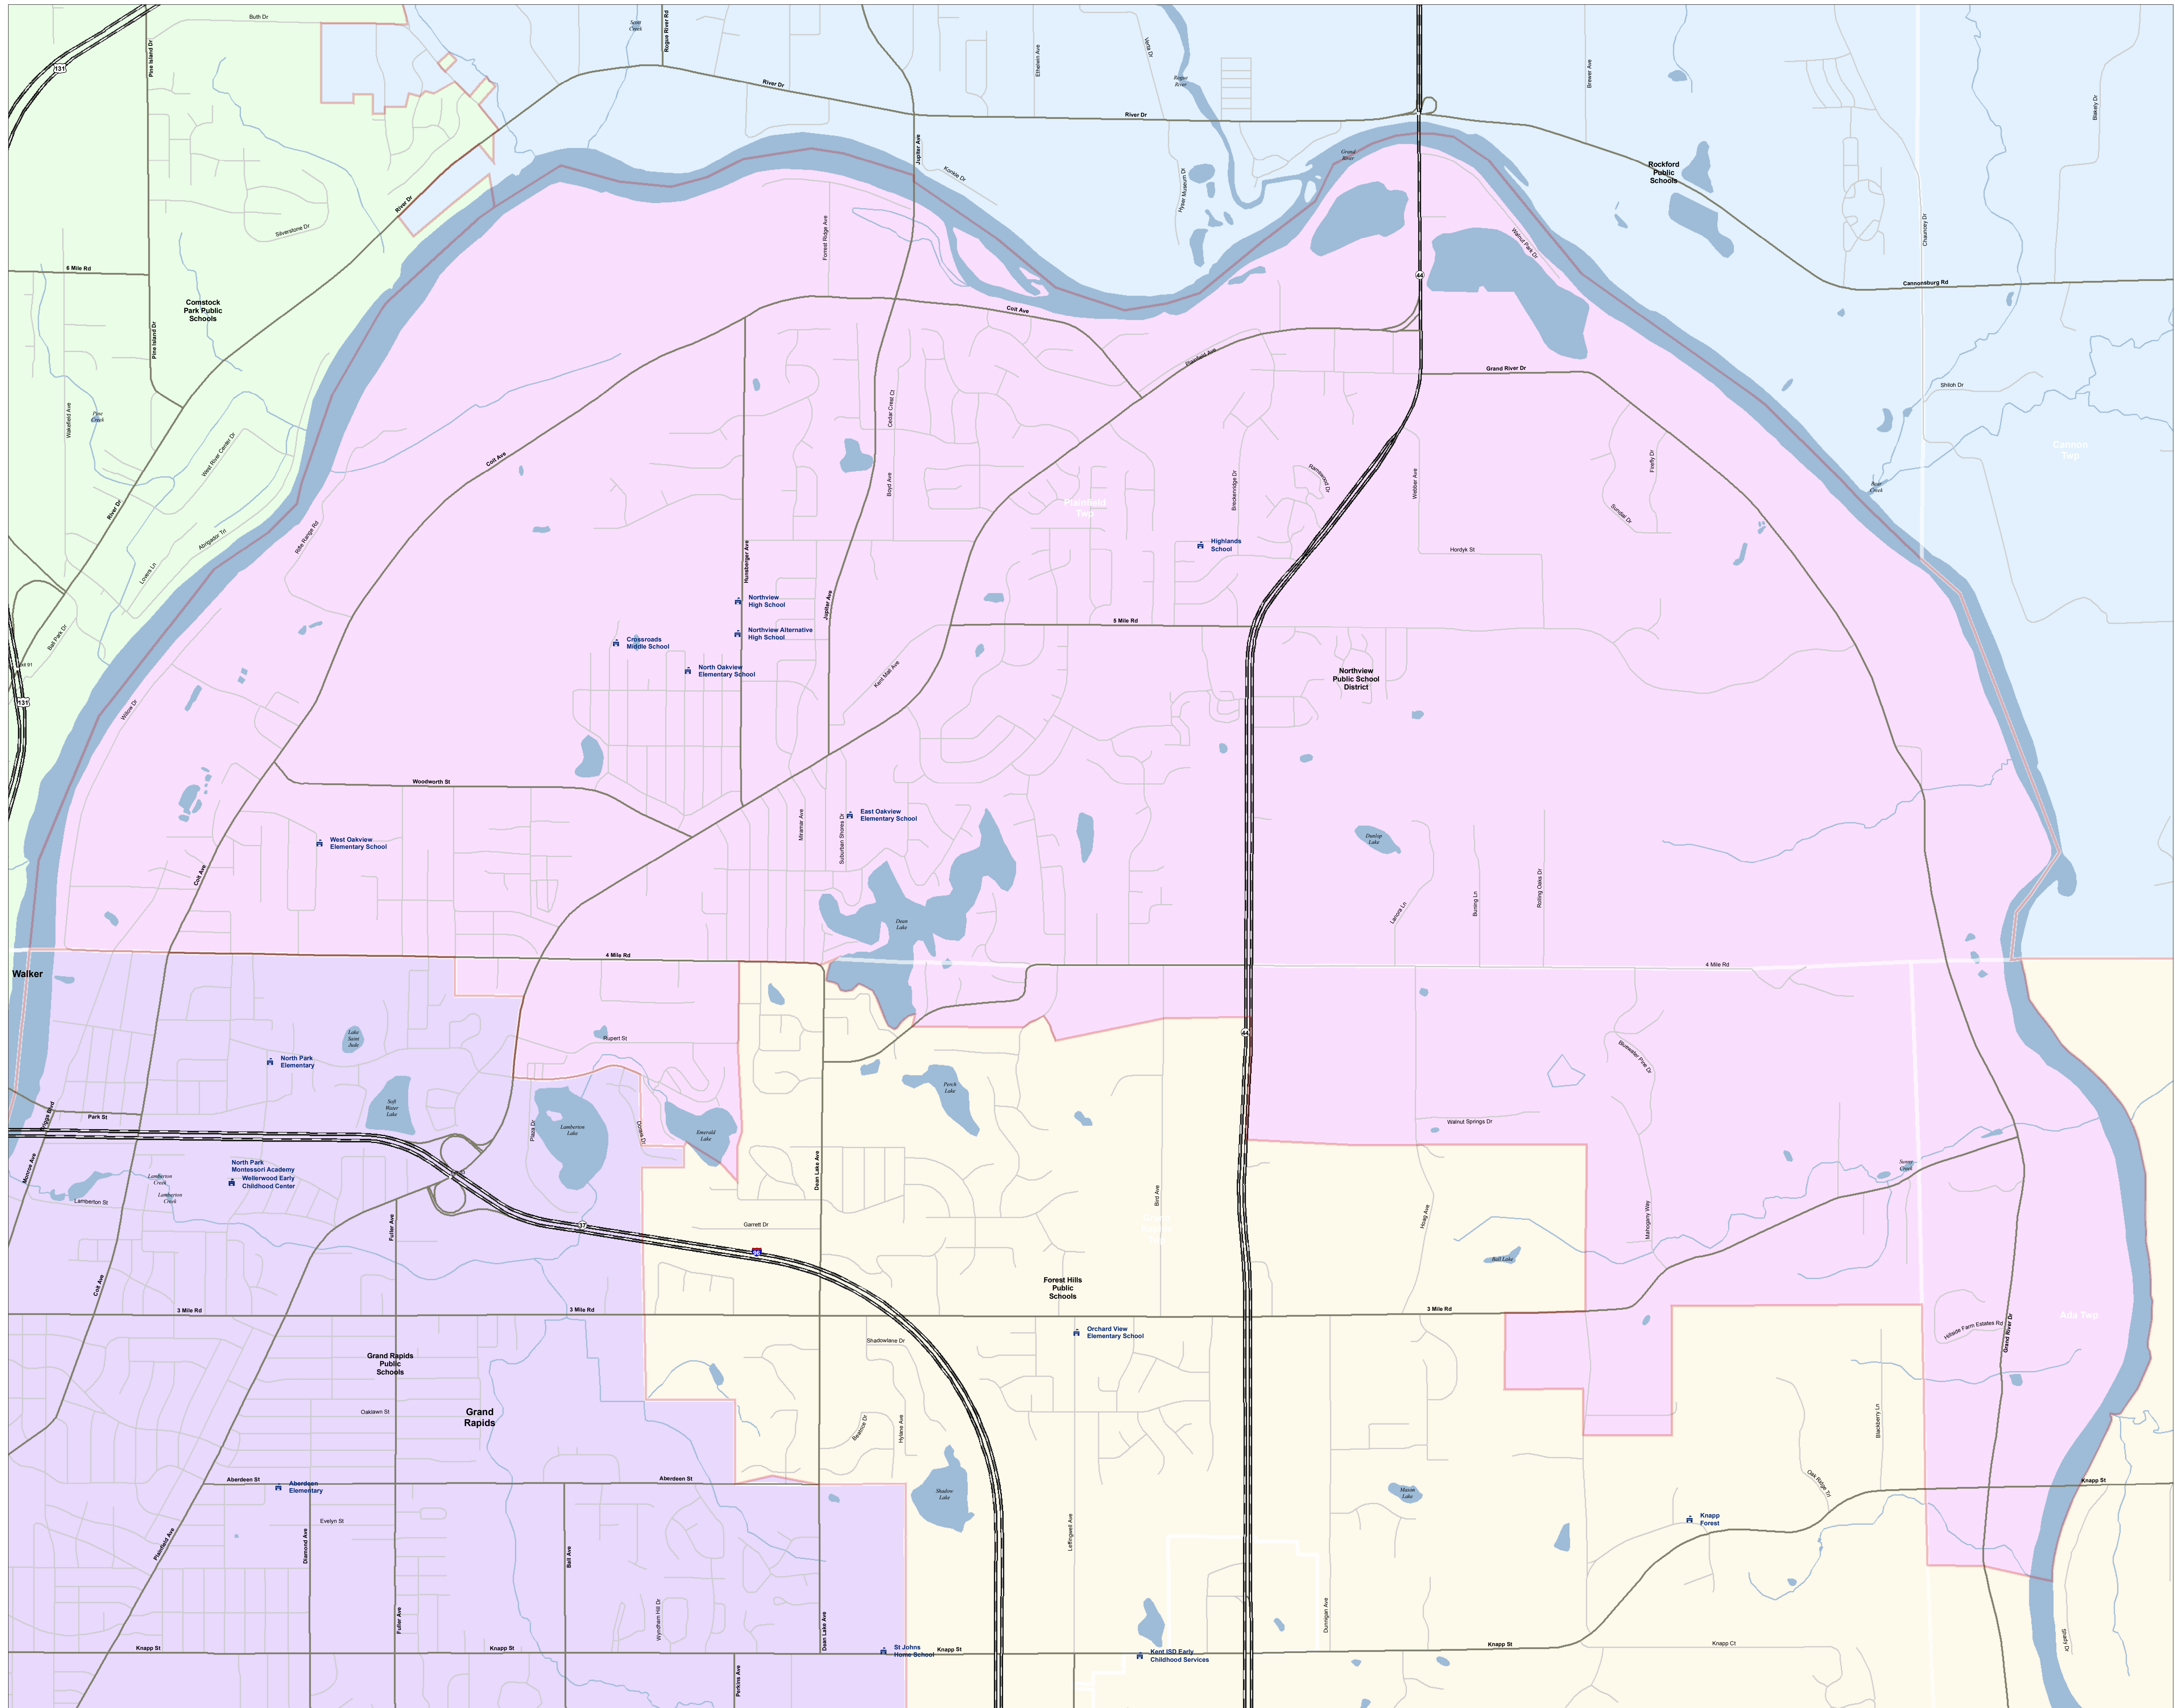

Northview Public School District

Kent ISD

- SCHOOL
- SCHOOL DISTRICT BOUNDARY
- CITY / VILLAGE
- COUNTY BOUNDARY
- WATER FEATURE
- Road System
  - HIGHWAY
  - MAJOR ROAD
  - LOCAL ROAD
  - RAILROAD