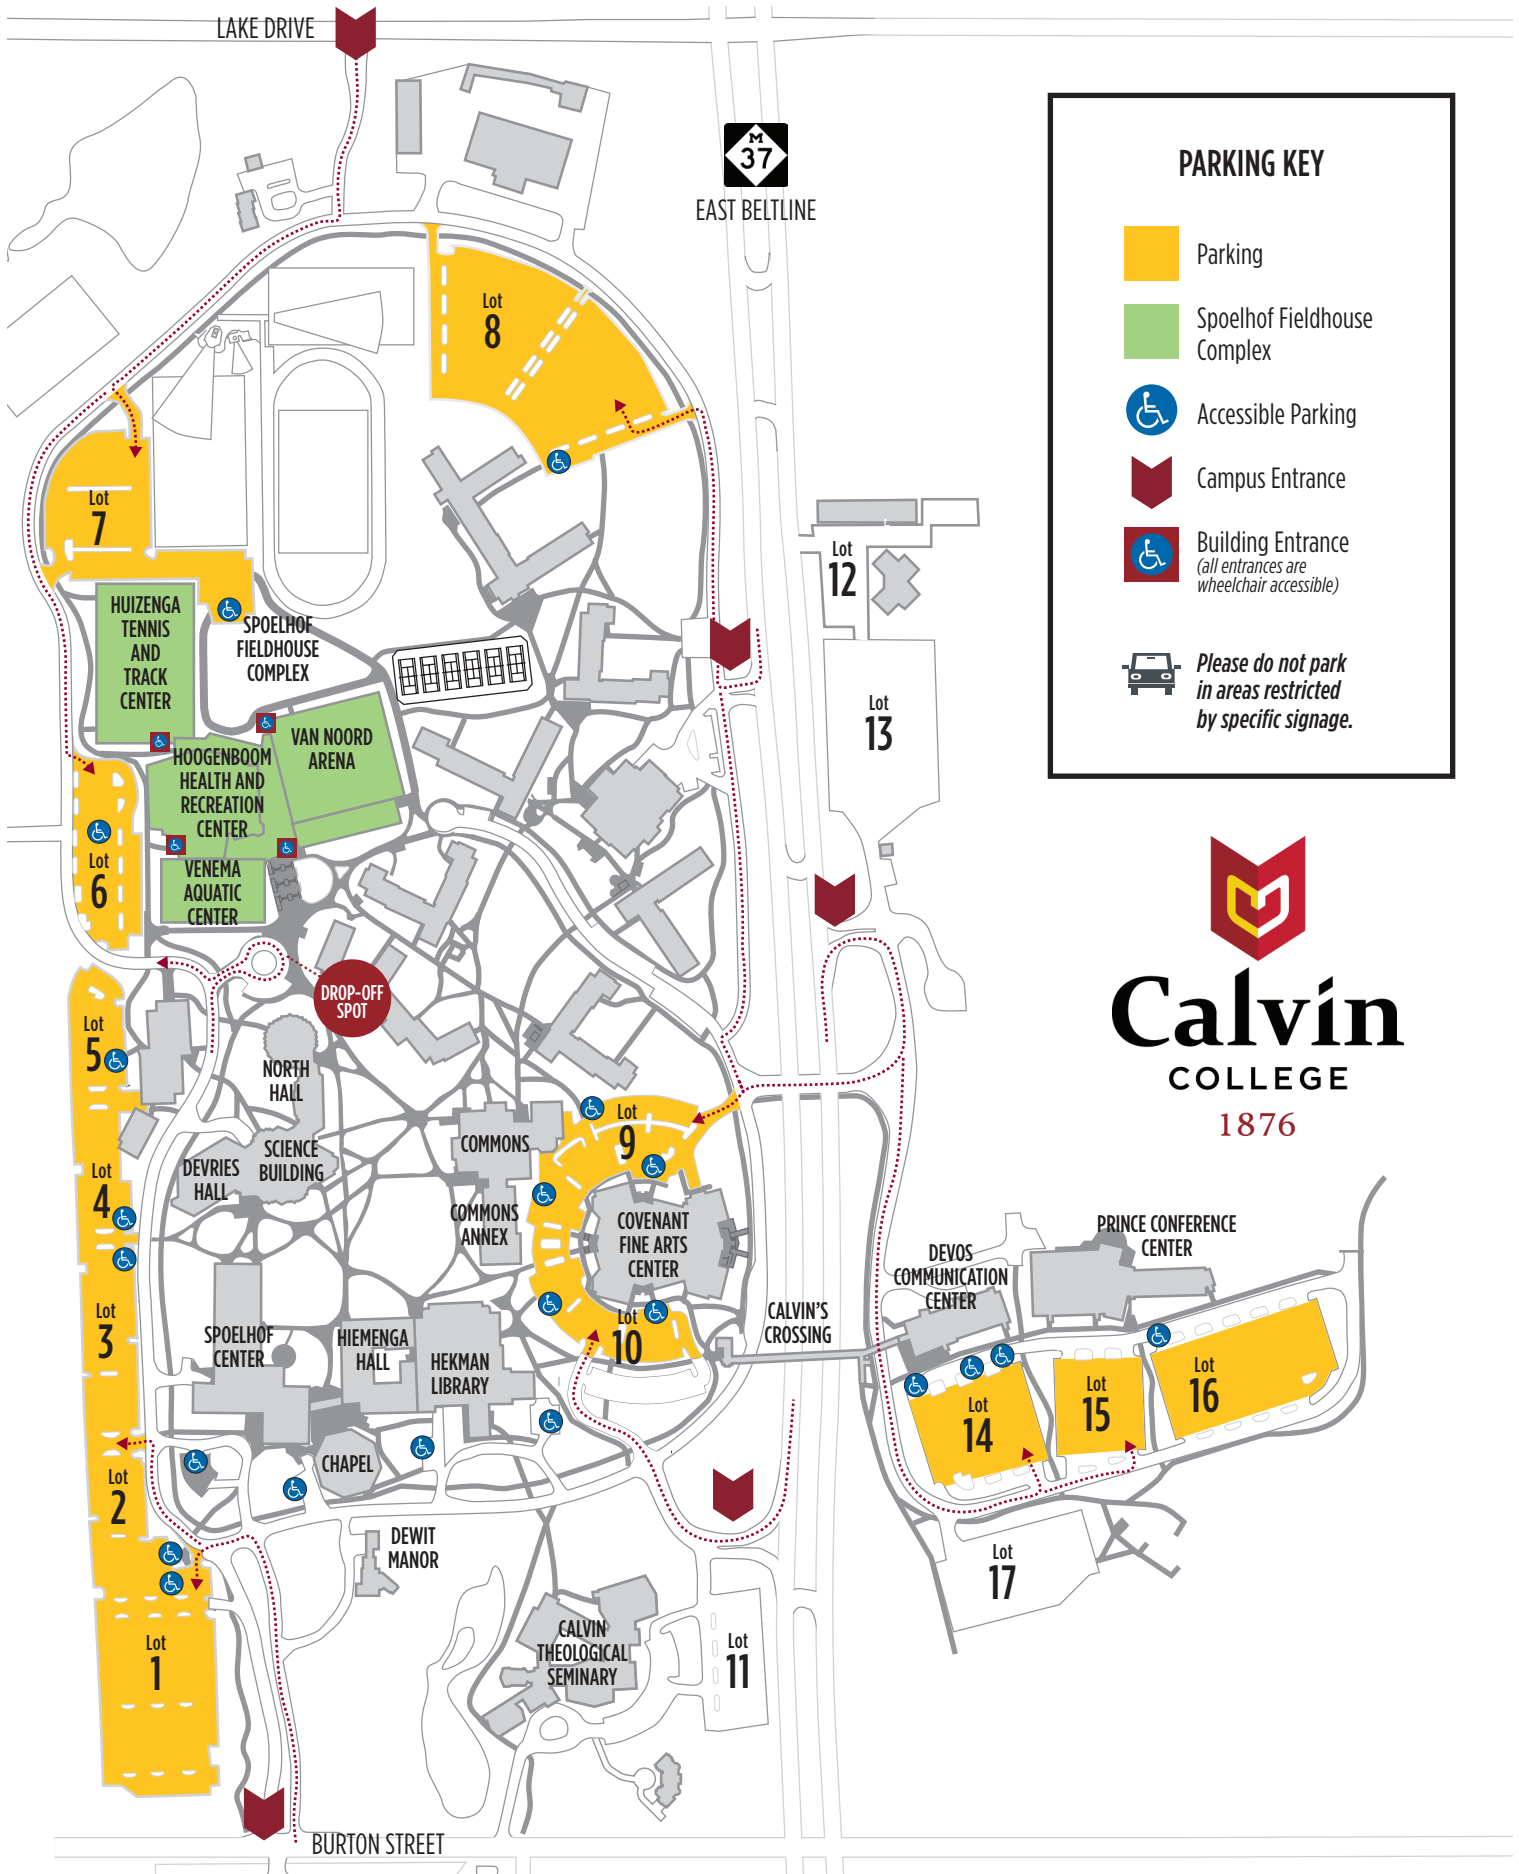

# Calvin College Map

## Spoelhof Fieldhouse Complex

### PARKING KEY

- Parking
- Spoelhof Fieldhouse Complex
- Accessible Parking
- Campus Entrance
- Building Entrance (all entrances are wheelchair accessible)
- Please do not park in areas restricted by specific signage.